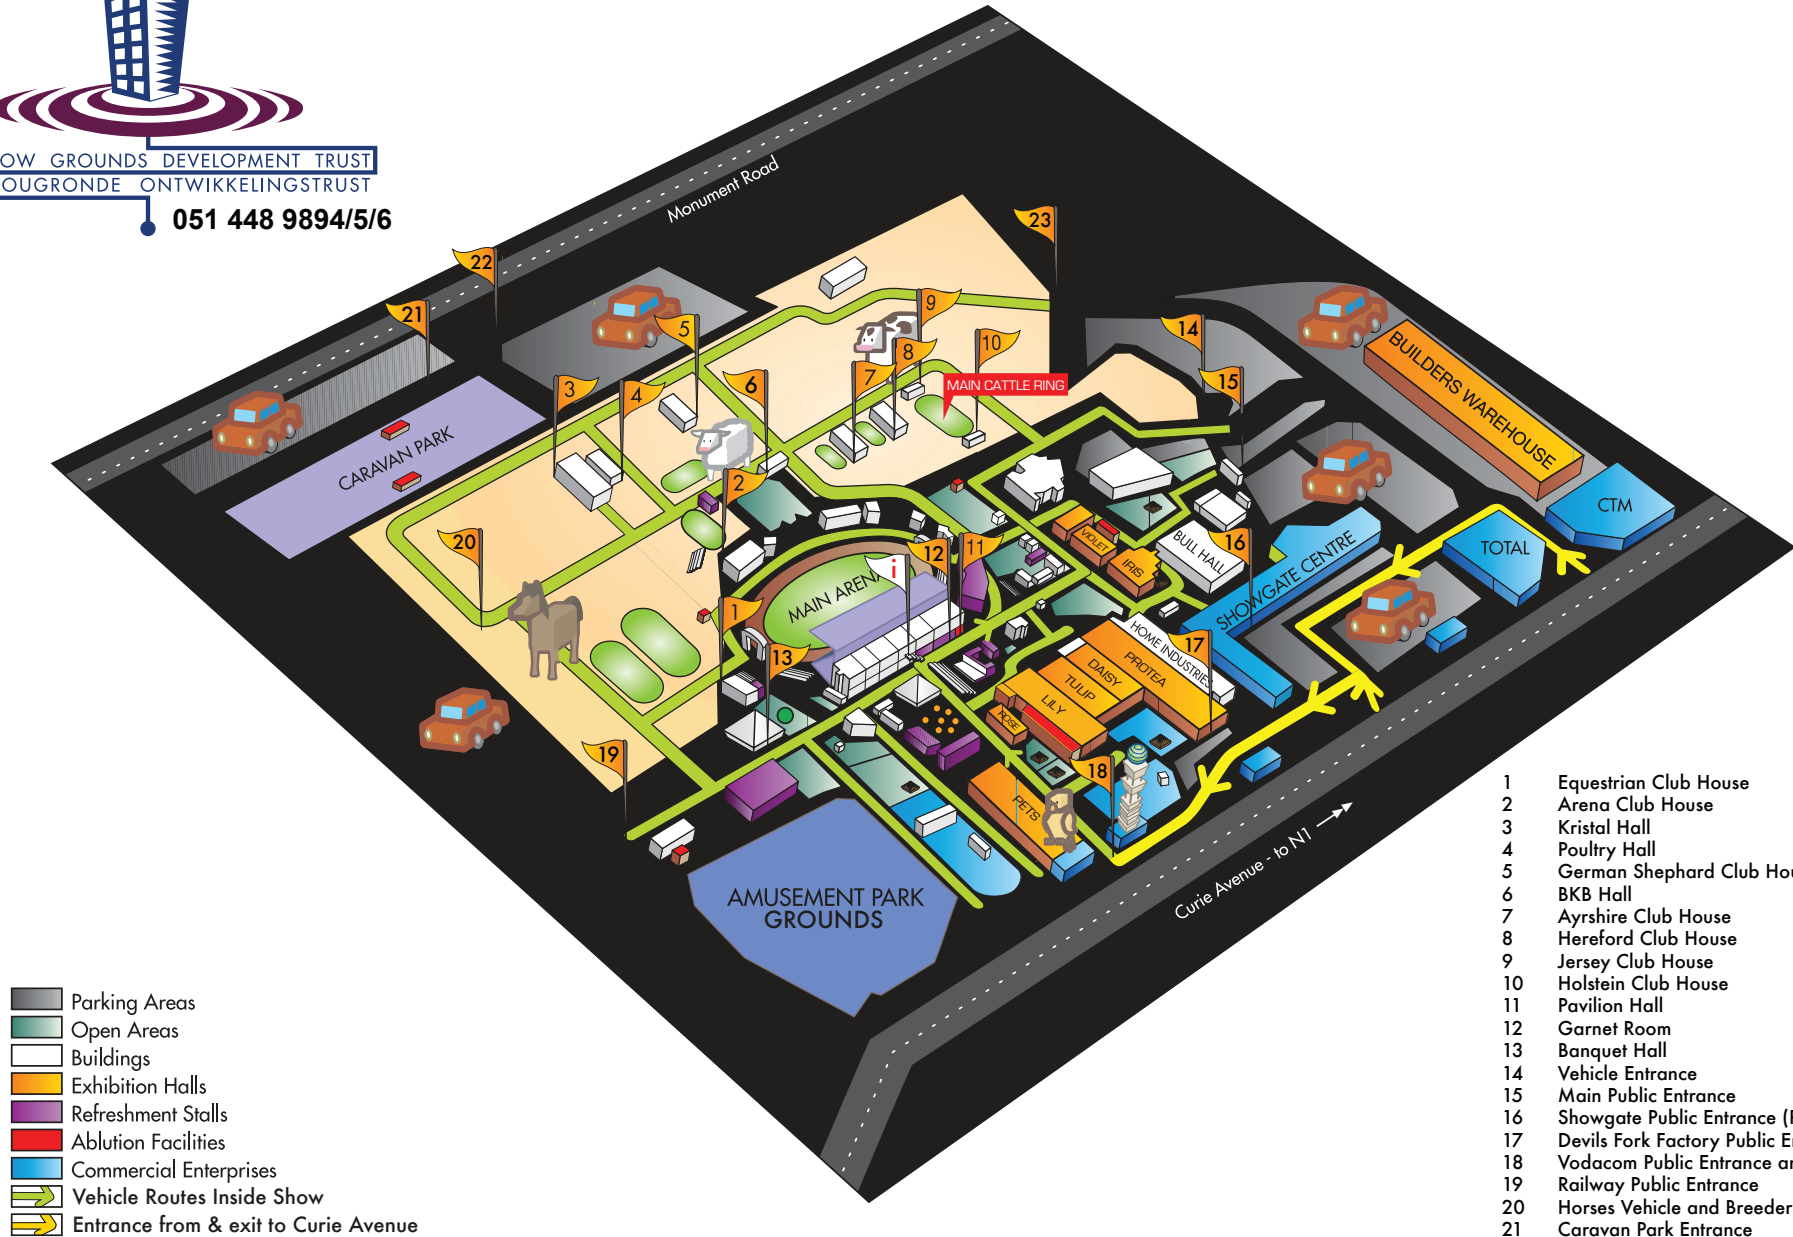

THE SHOW GROUNDS DEVELOPMENT TRUST
DIE SKOUGRONDE ONTWIKKELINGSTRUST

051 448 9894/5/6

- Parking Areas
- Open Areas
- Buildings
- Exhibition Halls
- Refreshment Stalls
- Ablution Facilities
- Commercial Enterprises
- Vehicle Routes Inside Show
- Entrance from & exit to Curie Avenue

- 1 Equestrian Club House
- 2 Arena Club House
- 3 Kristal Hall
- 4 Poultry Hall
- 5 German Shephard Club House
- 6 BKB Hall
- 7 Ayrshire Club House
- 8 Hereford Club House
- 9 Jersey Club House
- 10 Holstein Club House
- 11 Pavilion Hall
- 12 Garnet Room
- 13 Banquet Hall
- 14 Vehicle Entrance
- 15 Main Public Entrance
- 16 Showgate Public Entrance (Pick & Pay)
- 17 Devils Fork Factory Public Entrance
- 18 Vodacom Public Entrance and Vehicle Entrance & Exit
- 19 Railway Public Entrance
- 20 Horses Vehicle and Breeders Entrance
- 21 Caravan Park Entrance
- 22 CMW Small Stock Vehicle and Breeders Entrance
- 23 Cattle Vehicle and Breeders Entrance

Show Office

LAYOUT OF BLOEMFONTEIN SHOWGROUNDS