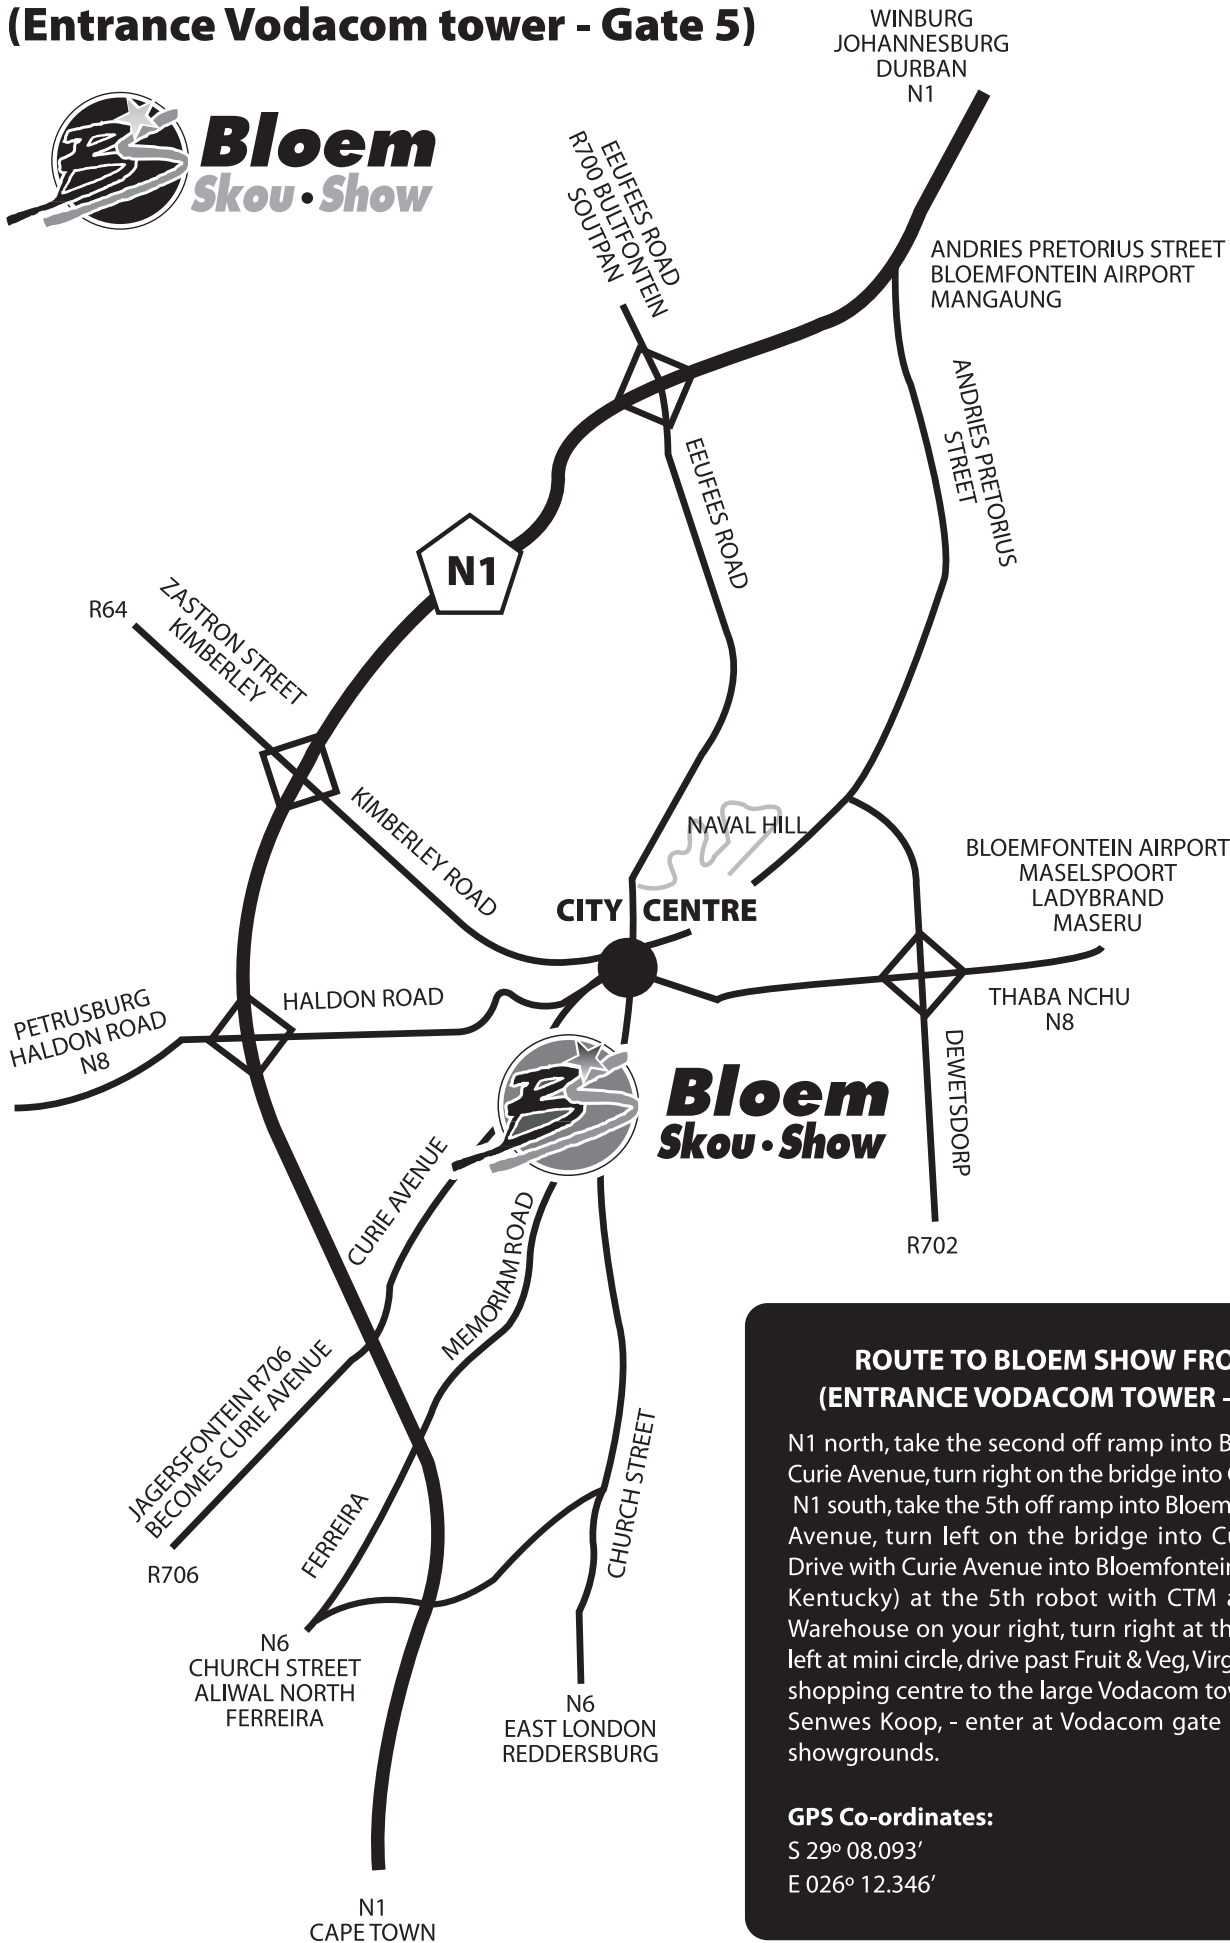

# Route to Bloem show from N1 (Entrance Vodacom tower - Gate 5)

## ROUTE TO BLOEM SHOW FROM N1 (ENTRANCE VODACOM TOWER - GATE 5)

N1 north, take the second off ramp into Bloemfontein, Curie Avenue, turn right on the bridge into Curie Avenue.  
 N1 south, take the 5th off ramp into Bloemfontein, Curie Avenue, turn left on the bridge into Curie Avenue.  
 Drive with Curie Avenue into Bloemfontein (past Game, Kentucky) at the 5th robot with CTM and Builders Warehouse on your right, turn right at the robot, turn left at mini circle, drive past Fruit & Veg, Virgin Active and shopping centre to the large Vodacom tower, opposite Senwes Koop, - enter at Vodacom gate (Gate 5) into showgrounds.

### GPS Co-ordinates:

S 29° 08.093'  
 E 026° 12.346'