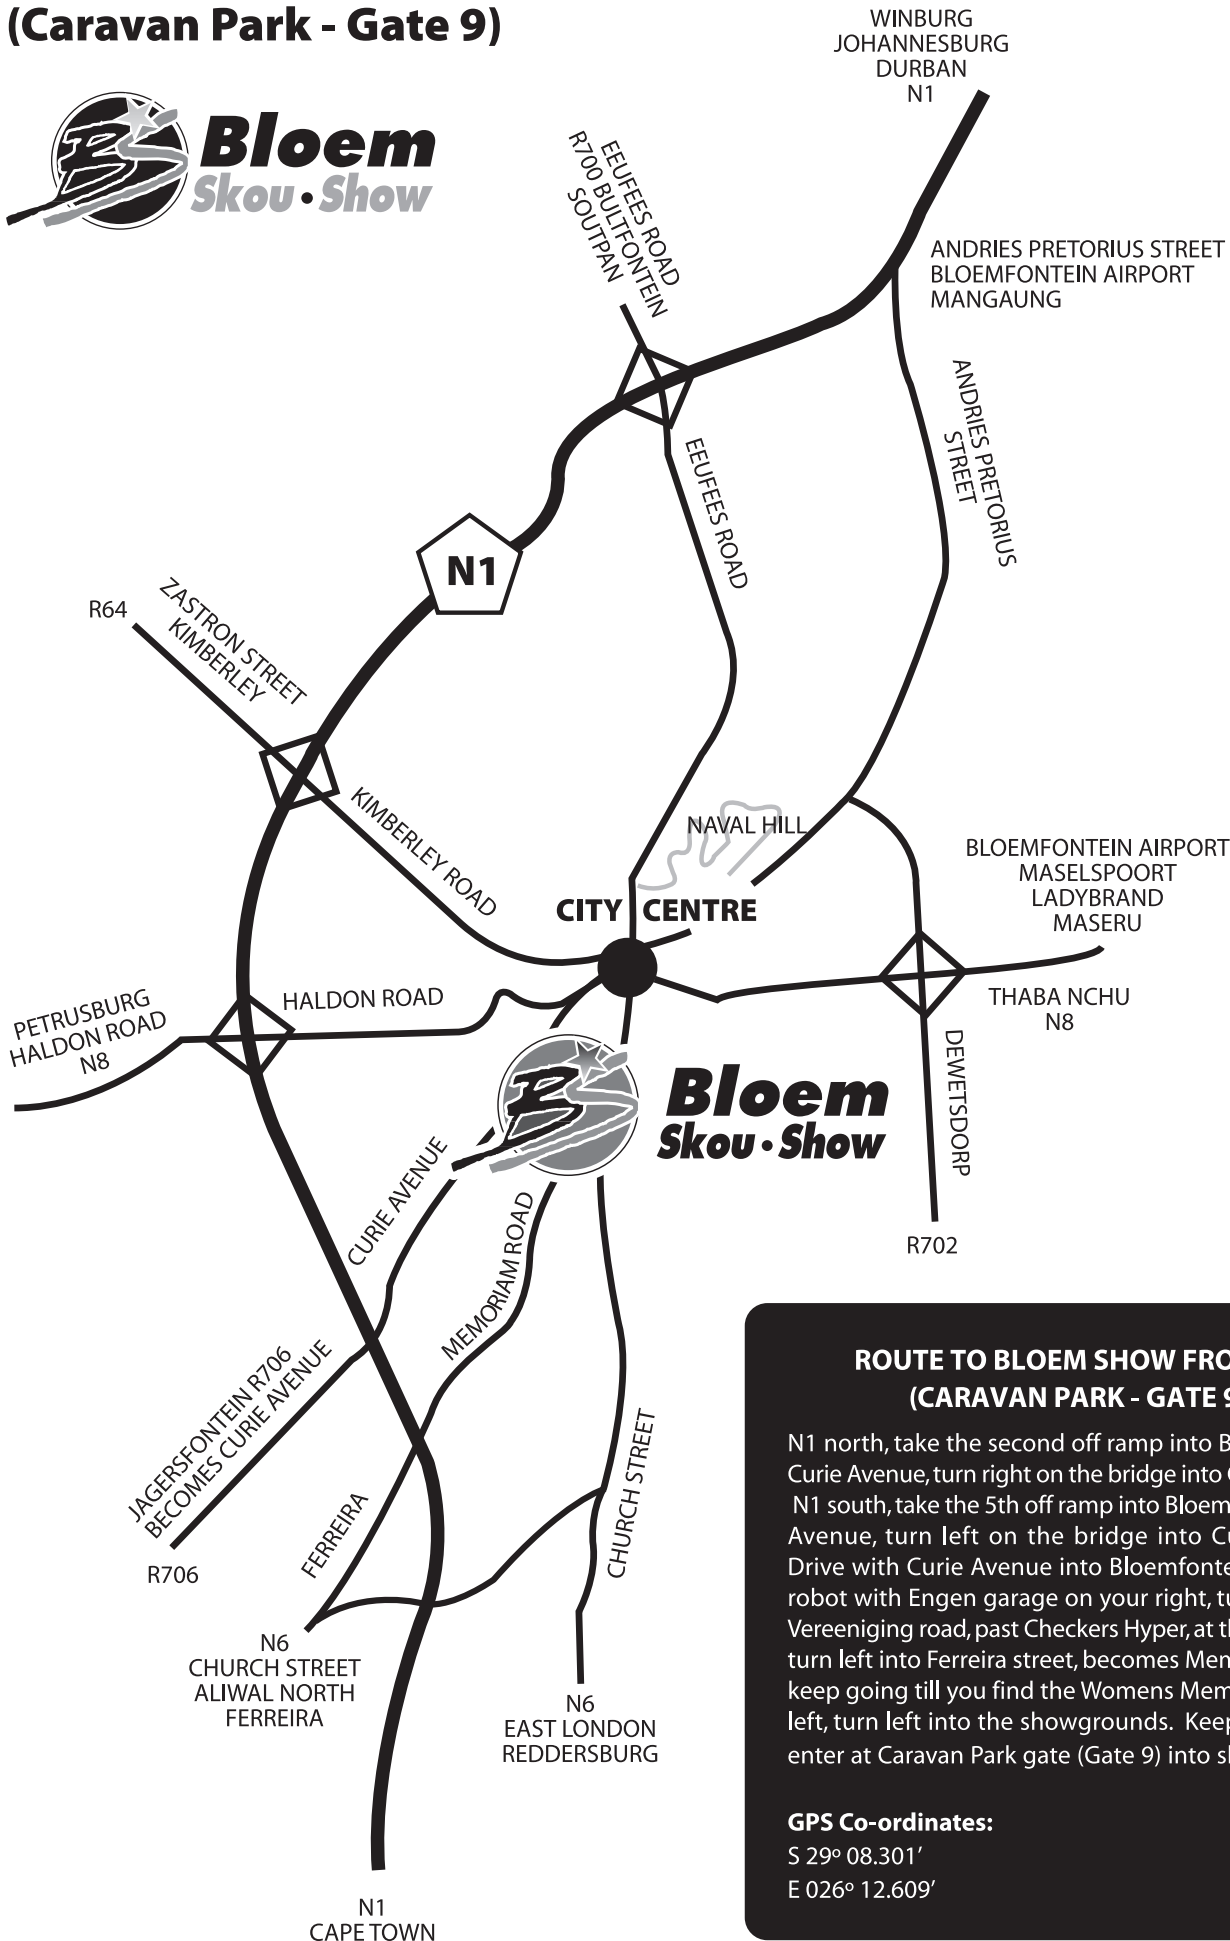

# Route to Bloem show from N1 (Caravan Park - Gate 9)

## ROUTE TO BLOEM SHOW FROM N1 (CARAVAN PARK - GATE 9)

N1 north, take the second off ramp into Bloemfontein, Curie Avenue, turn right on the bridge into Curie Avenue. N1 south, take the 5th off ramp into Bloemfontein, Curie Avenue, turn left on the bridge into Curie Avenue. Drive with Curie Avenue into Bloemfontein, at the 1st robot with Engen garage on your right, turn right into Vereeniging road, past Checkers Hyper, at the T-junction, turn left into Ferreira street, becomes Memoriam road - keep going till you find the Womens Memorial on your left, turn left into the showgrounds. Keep on straight, enter at Caravan Park gate (Gate 9) into showgrounds.

### GPS Co-ordinates:

S 29° 08.301'

E 026° 12.609'